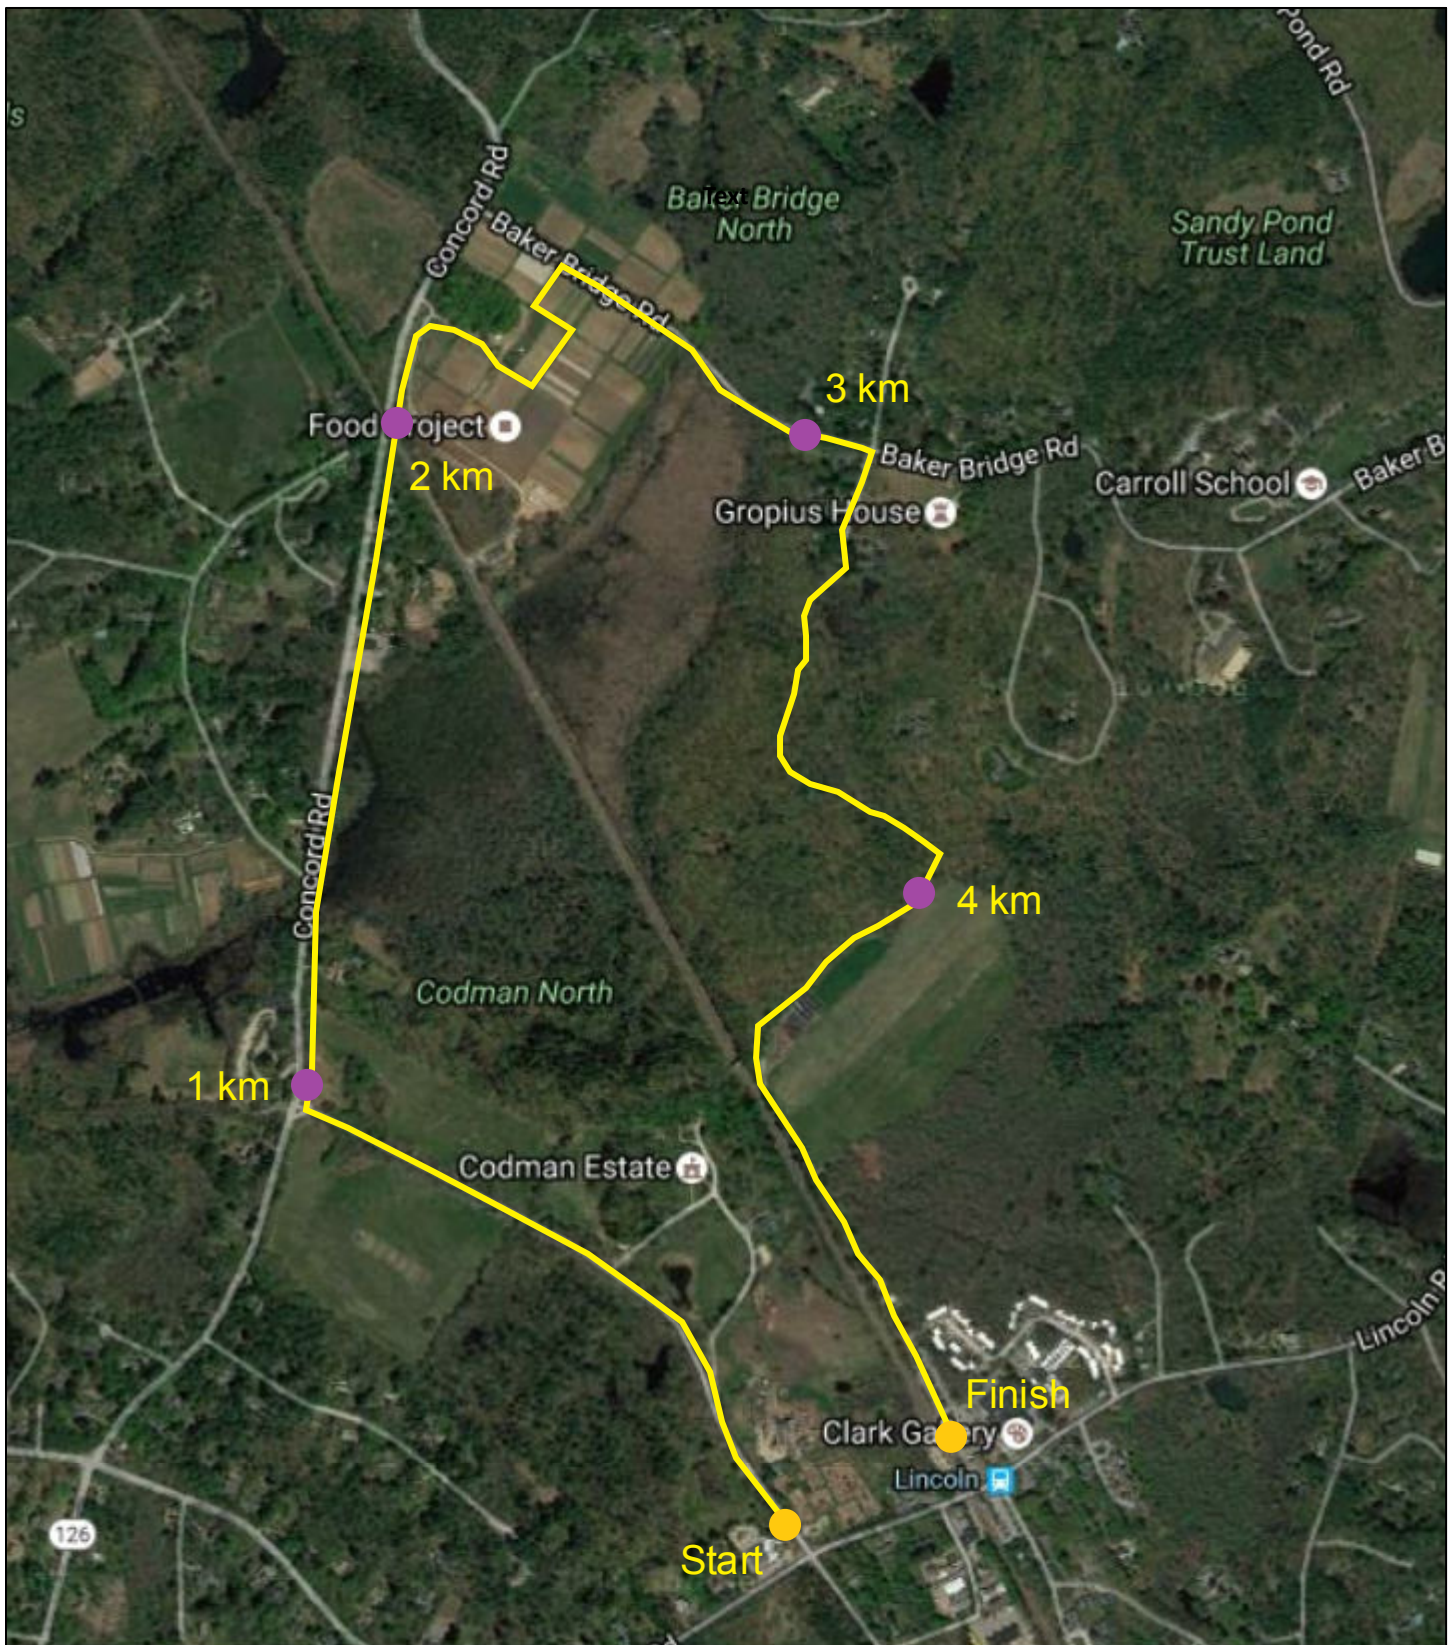

Scarecrow Classic 5k Race Route

Lincoln, MA

1 inch = 900 Feet

www.cai-tech.com

Data shown on this map is provided for planning and informational purposes only. The municipality and CAI Technologies are not responsible for any use for other purposes or misuse or misrepresentation of this map.